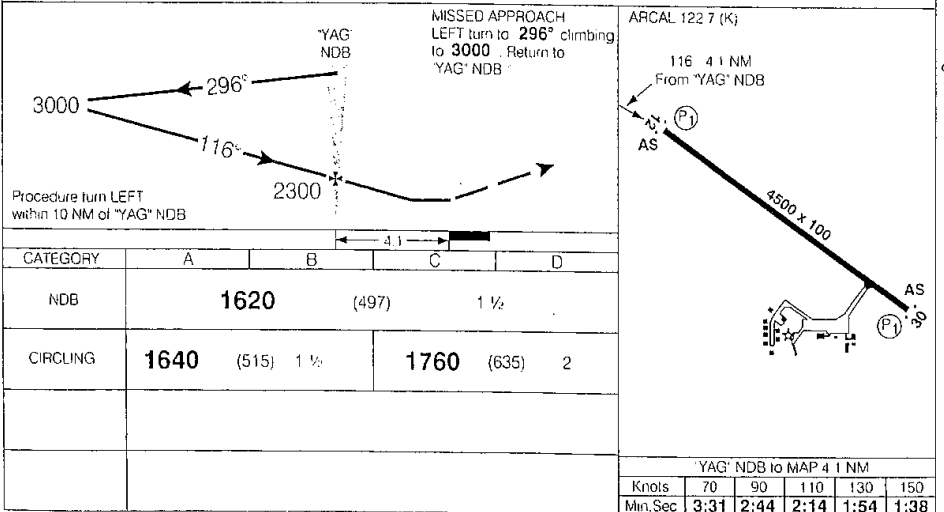

# NDB RWY 12 (GNSS)

FORT FRANCES ON

AWOS FALLS INTL 120.0	ARR/DEP MINNEAPOLIS CENTRE 120.9	UNICOM 122.8 (ATF 5 NM) O/T TFC 122.8	ELEV <b>1125</b>
			TDZE 12 <b>1123</b>

Use Falls Intl  
altimeter setting

CYAG

Verify runway  
unconstructed

SAFE ALT 100 NM **3500**