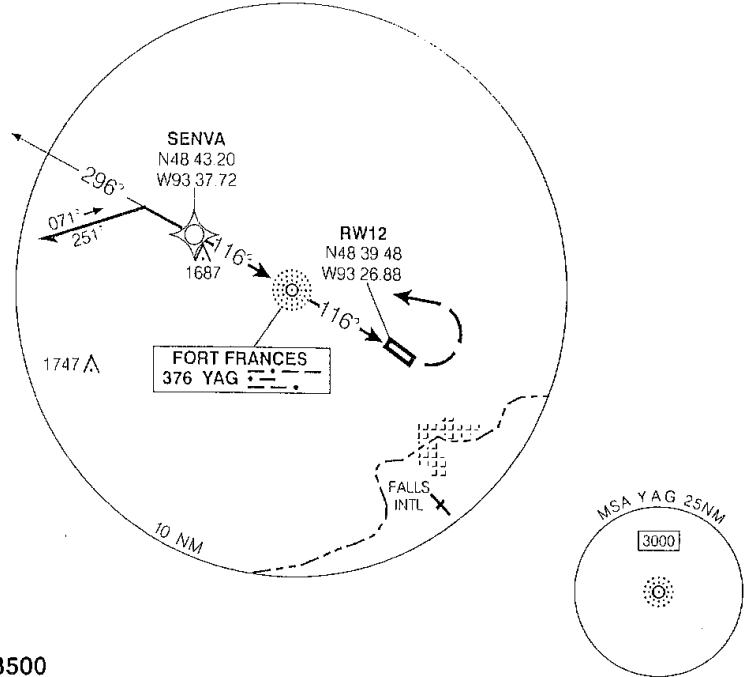

# NDB RWY 12 (GNSS)

FORT FRANCES ON

AWOS FALLS INTL 120.0	ARR/DEP MINNEAPOLIS CENTRE 120.9	UNICOM 122.8 (ATF 5 NM) O/T TFC 122.8	ELEV <b>1125</b>
			TDZE 12 <b>1123</b>

Use Falls Intl  
altimeter setting

CYAG

Verify runway  
unconstructed

SAFE ALT 100 NM **3500**

# NDB RWY 12 (GNSS)

483915N 932623W

VAR 1°E

FORT FRANCES ON  
FORT FRANCES MUNI

Source of Canadian Civil Aeronautical Data : © 2009 NAV CANADA All rights reserved